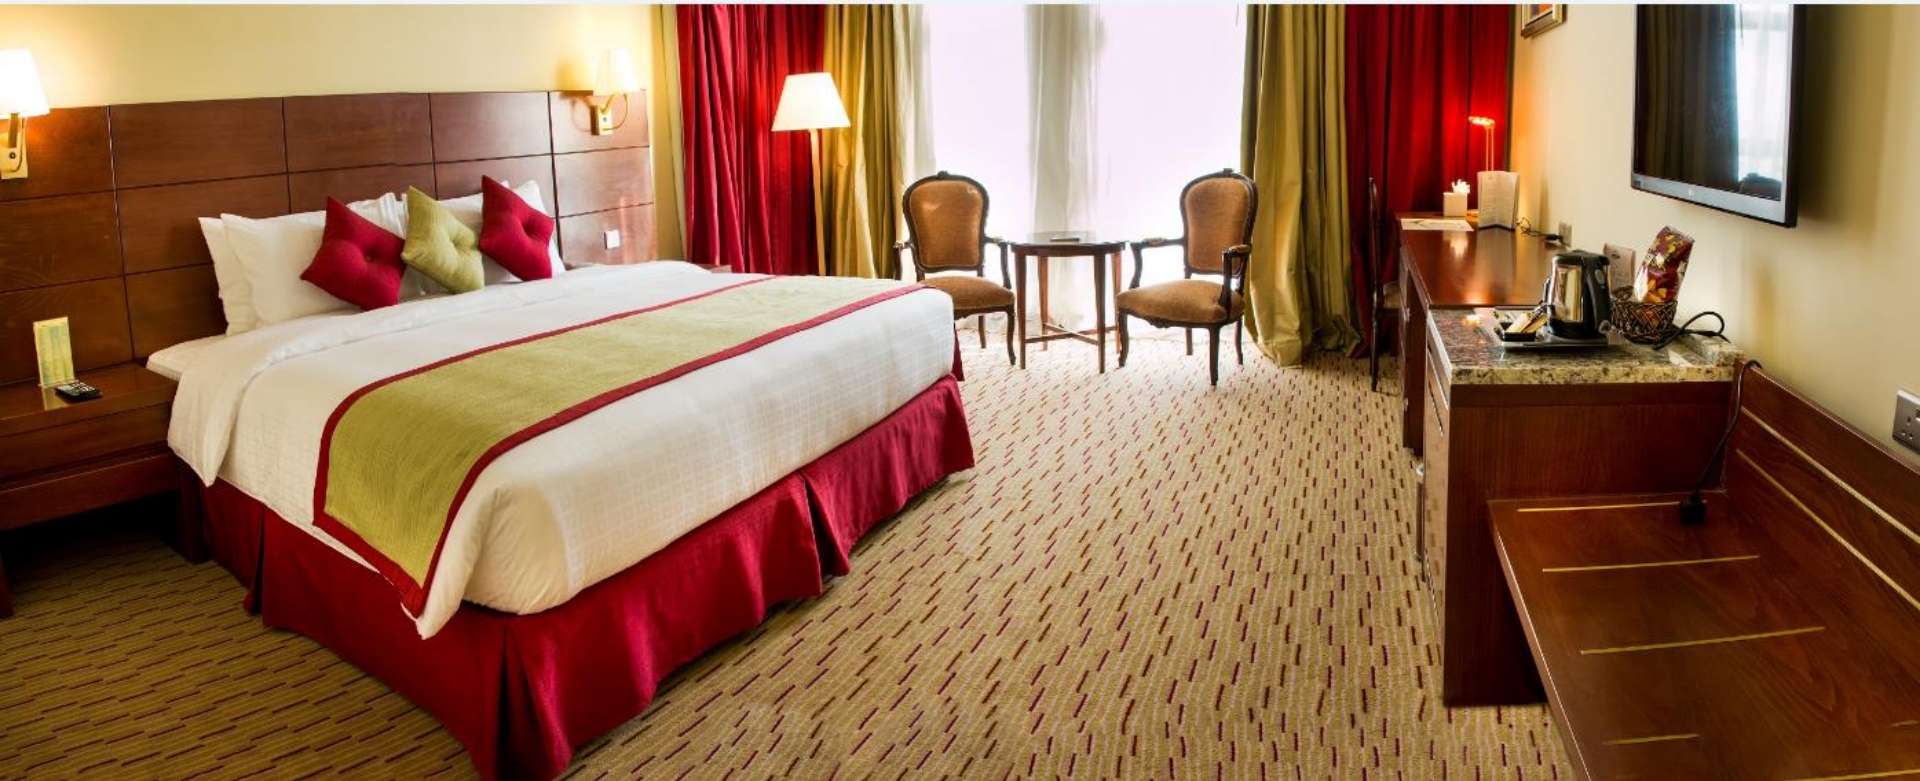

Deluxe King (DLXKG)

Total 48 Actual rooms
Located in Block B .
Size is 36 Sq. meters